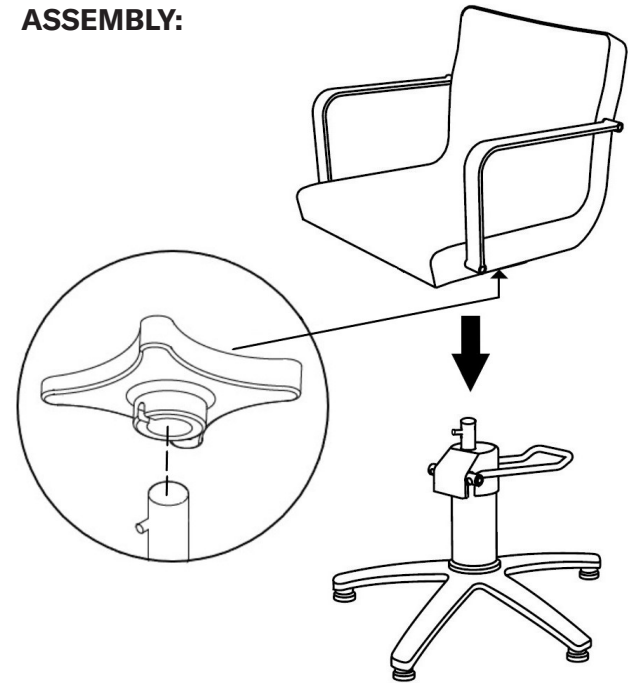

LOGYKS

Styling Chairs: see mentioned models.

INTO THE BOX:

ASSEMBLY:

MOVEMENTS:

Seat rotation

Raise the seat height

Lower the seat height

Lock seat rotation

ASSEMBLY AND MOVEMENTS ARE COMMON FOR ALL THESE MODELS:

- Lain 0010111
- Imo 0010031
- Lera 0010021
- Braid 0009111
- Braid Color 0013651
- Arcel 0010101
- Mop 0009141
- Jheri 0009131
- Wedge 0009121

* The image's chair may not match with the purchased product.