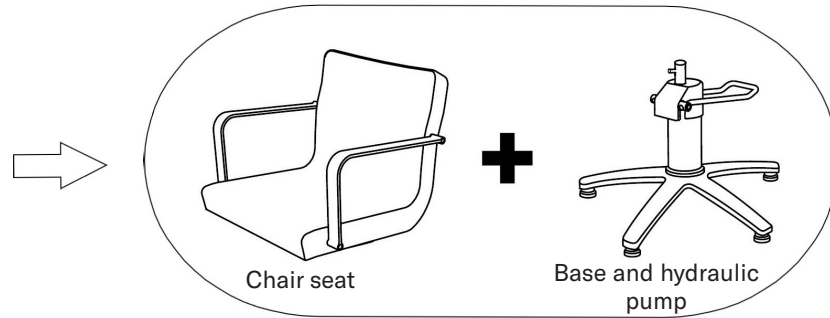

LOGYKS

Styling Chairs: see mentioned models.

INTO THE BOX:

ASSEMBLY:

MOVEMENTS:

Seat rotation

Raise the seat height

Lower the seat height

Lock seat rotation

ASSEMBLY AND MOVEMENTS ARE COMMON FOR ALL THESE MODELS:

- Lain 0010111
- Imo 0010031
- Lera 0010021
- Braid 0009111
- Braid Color 0013651
- Arcel 0010101
- Mop 0009141
- Jheri 0009131
- Wedge 0009121